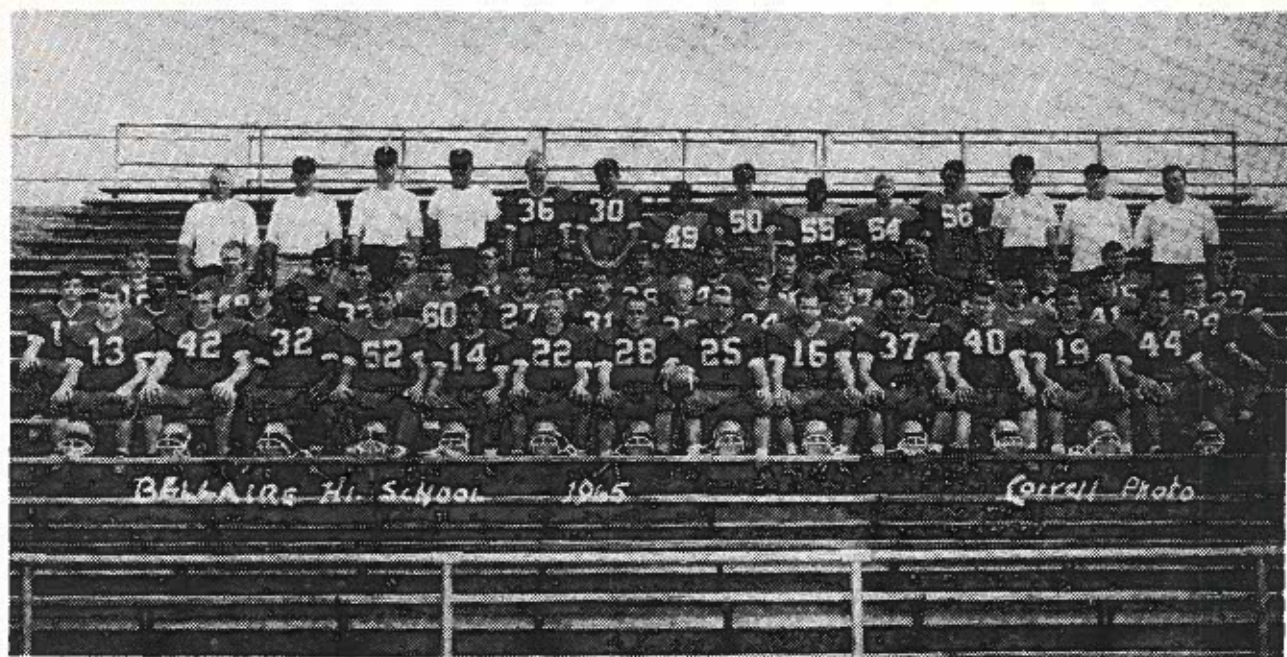

**Bellaire**

— vs. —

**Magnolia**

**SATURDAY, OCTOBER 2, 1965**

**NELSON FIELD**

**Game Starts at 2:00 P.M.**

**Programs by Alpha Hi-Y Club**

**OFFICIAL PROGRAM — 10c**