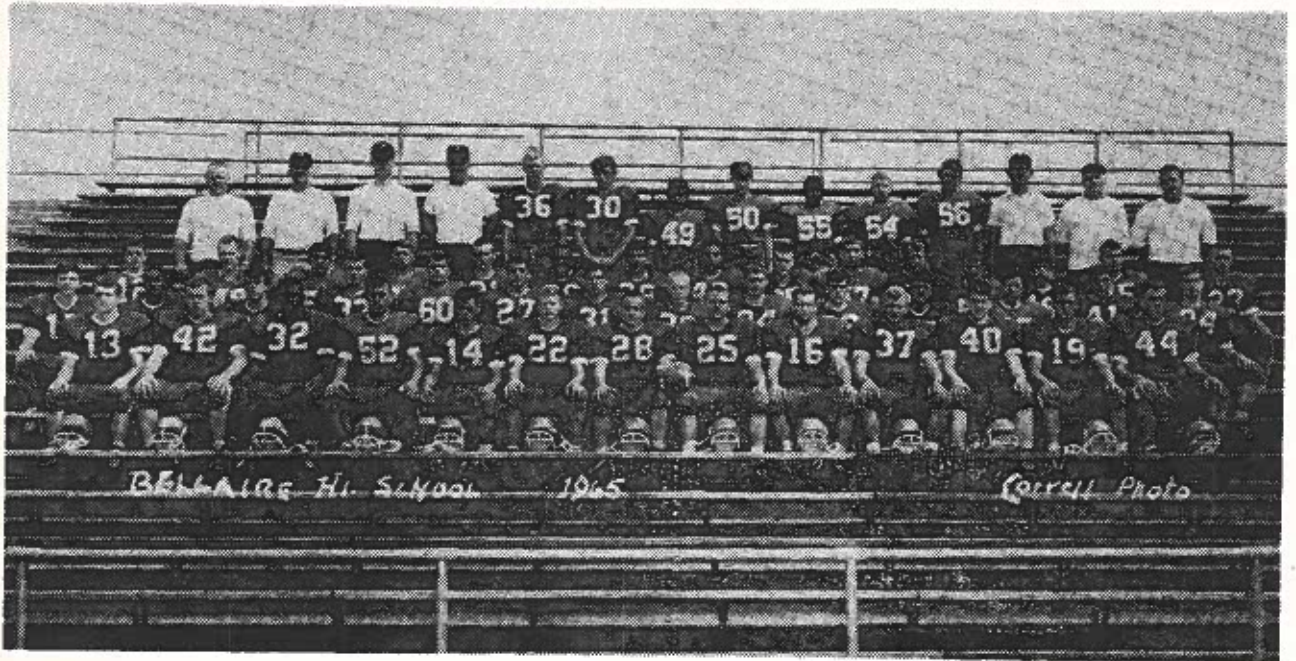

Bellaire
— V.S.F. —
Martins Ferry

SATURDAY, NOVEMBER 20, 1965
NELSON FIELD

Game Starts at 1:30 P. M.

Programs by Alpha Hi-Y Club
OFFICIAL PROGRAM — 10c —

WELCOME
TO THE
PURPLE RIDERS
And All The
Martins Ferry Fans