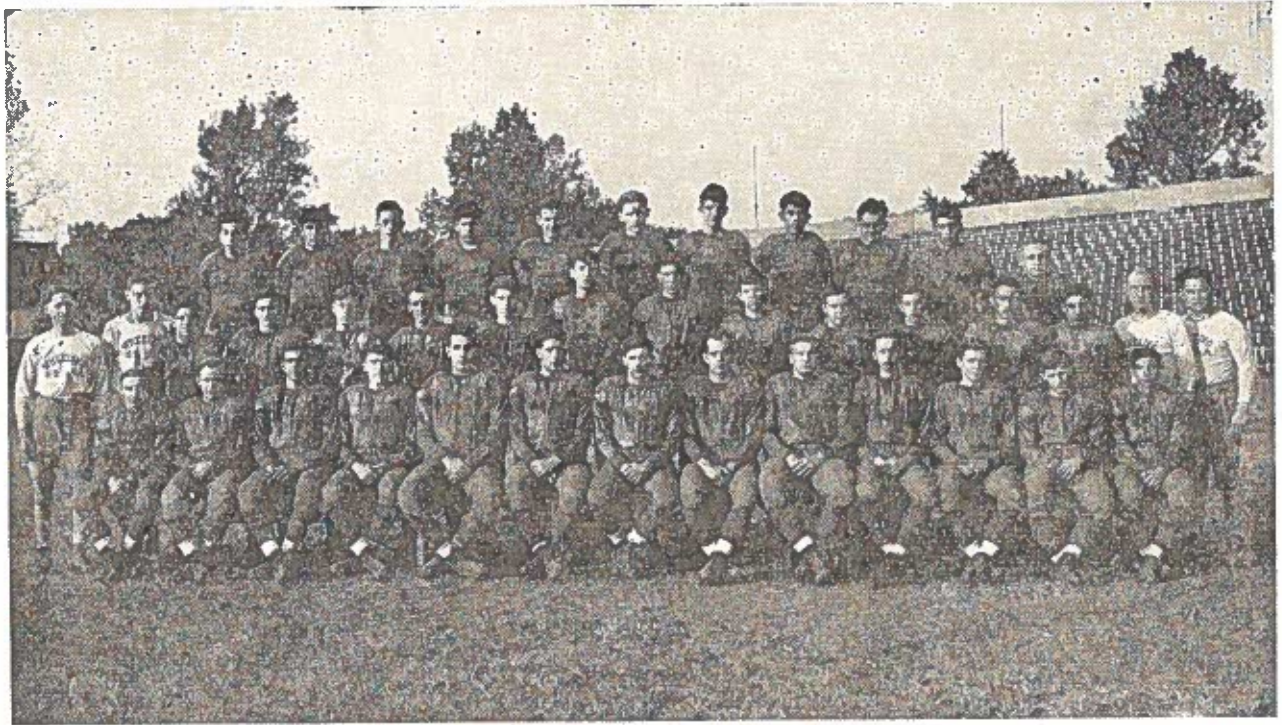

Chas. H. Carroll & Sons

Distributors For

LOVELL, COVEL & DAGGETTS HIGH GRADE CHOCOLATE

Also

MINTERS SWEETS THAT REPEATS

Wheeling Hi 1937 Football Squad

Reading from left to right, front row are: Felici, Wojtasek, Zubel, Nightengale, Wensel, Thomas, Dornon, Watkins, Thompson, Albaugh, Maltinski, Lohman, G. Cripompa. Second Row: Asst. Coach C. C. Phipps, Manager Ruch, Saseen, Fetrosino, Gilligan, Lisak, Williams, Mehen, Salek, Roe, Schneider, Westfall, Slater, H. Cripompa, Asst. Coach C. C. Kraus, head coach Everett Brinkman. Third Row: Sleime, Stefanow, Gosney, Sleime, Frame, Seabright, King, Ellis, Thomas, Sonneborn.