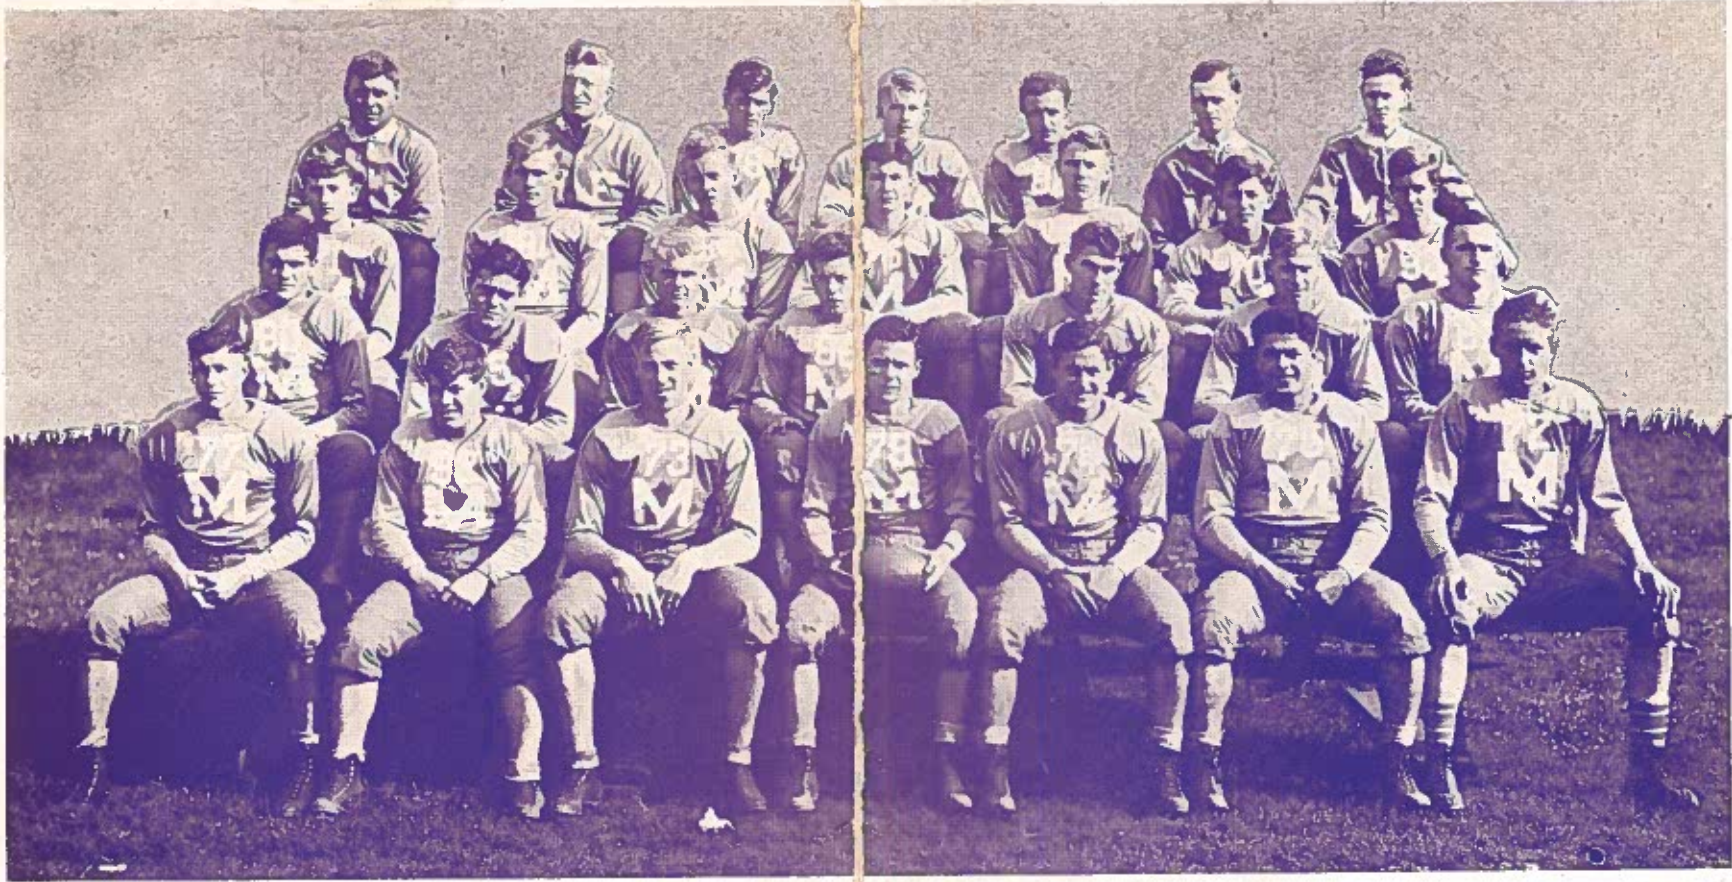

PURPLE RIDERS

MARTINS FERRY HIGH SCHOOL
Colors—Purple and White
PROBABLE LINEUP

39	GROZA	L. E.	180
42	TROSCH	L. T.	199
36	VETANZE	L. G.	153
38	SHANE (c.)	C.	150
40	HEFFELFINGER	R. G.	155
37	BANYAS	R. T.	162
43	MILLER	R. E.	163
11	ELIAS	Q.	180
35	BURKLE	L. H.	156
34	BENNETT	R. H.	156
33	C. BRUNEY	F.	170

Line average 165.
Back average 166.
Team average 165.

SUBSTITUTES

30	Tosh	53	Ruetenik	76	Davis	96	Kindberg
31	Williams	55	Spears	84	Long		Coss
14	BruneY, R.	70	Orend	87	Sommers, L.		Burnetta
51	Reithmiller	74	Kovach	88	Jackson		
52	Sommers, D.	75	Yanok	93	Mills		

Head Coach—Earl E. Loucks, W. and J.
Assistant Coach—Harold Leffler, Heidelberg.
Assistant Coach—Fred Thomas, W. and J.
Managers—Woodrow Kirkpatrick, John Mitchell, Howard Wable.
Treasurer—John Muhleman.

BELLAIRE HIGH SCHOOL
Colors—Red and Black
PROBABLE LINEUP

17	DIXON	L. E.	165
15	SHERMAN	L. T.	170
19	SYKES	L. G.	170
12	ACCROCCO	C.	173
25	TROLLEY	R. G.	168
26	LOVEJOY	R. T.	178
22	MARTIN	R. E.	172
14	NARDO	Q.	155
24	SALVATERRA	L. H.	148
23	DICKERHOFF	R. H.	158
21	ST. JOHN	F.	156

Line average 171.
Back average 154.
Team average 165.

SUBSTITUTES

18	Doerge	65	Donkin	73	Nemic
27	Johnson	66	Withey	75	Roscoe
63	Testa	67	Kern	77	Munjas
64	Sherwood	67	Skorich	88	Radiwic

Head Coach—Martin D. Varner, Ohio State.
Assistant Coach—Stephen Pollinsky, Muskingum.
Manager—I. R. McCarley.
Student Manager—Scott Smith.