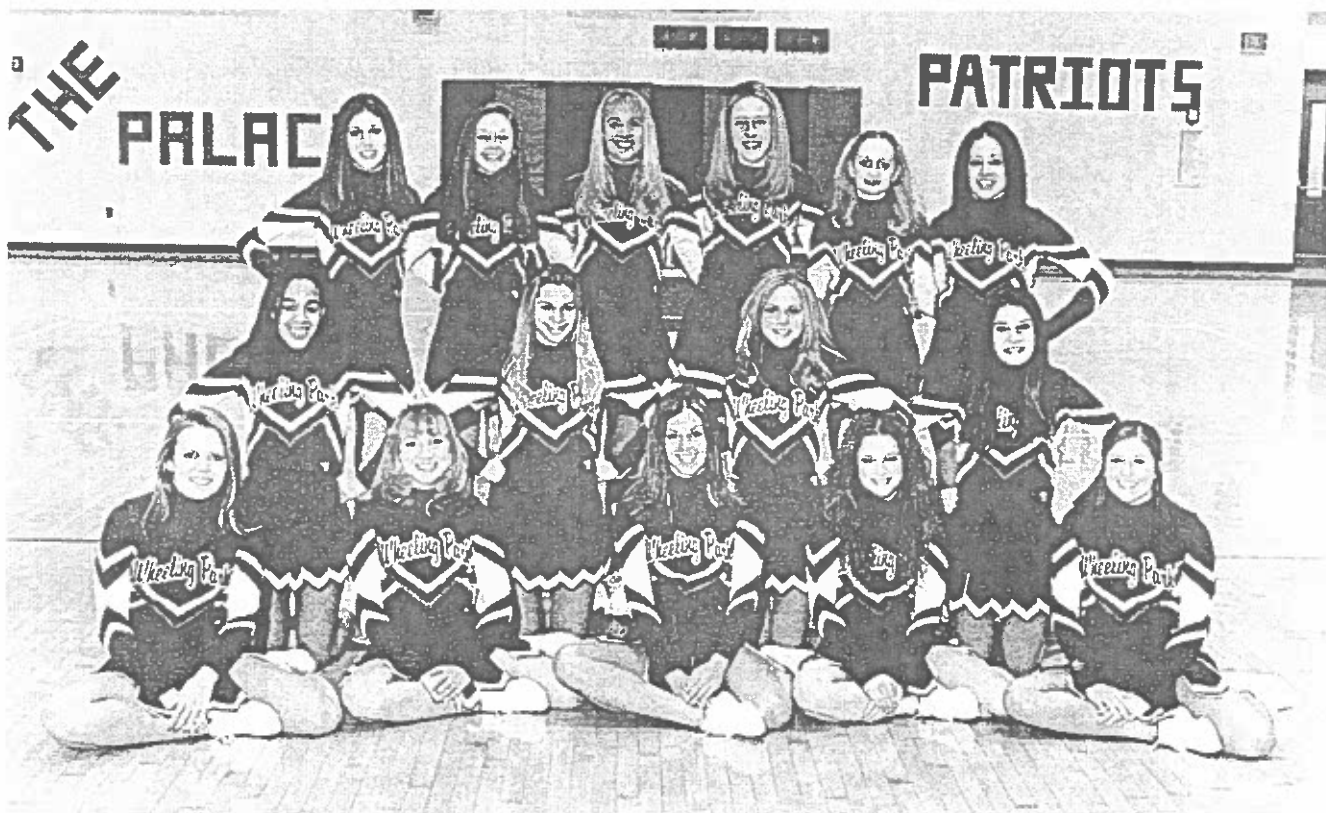

Wheeling Park Patriots

FRONT ROW: J Lester, K Jewell, K Jebbia, LA Jackson, B Carney
MIDDLE ROW: D Goodwin, M King, H Richards, T Melgary
BACK ROW: A Crutchfield, M Iverson, A Louk, B Kaminski, N Salem, T Thompson, NP K Mitchell

CHEERLEADERS

Brooke Carney
Allie Crutchfield
Danyelle Goodwin
Mindy Iverson
Leigh Ann Jackson
Kelly Jebbia
Kara Jewell
Betsy Kaminski

Miranda King
Jemma Lester
Alicia Louk
Tara Melgary
Hillary Richards
Nikki Salem
Tania Thompson
Alt. Kayla Mitchell

Coach: Dottie Hanson

Colors: Red/White/Blue