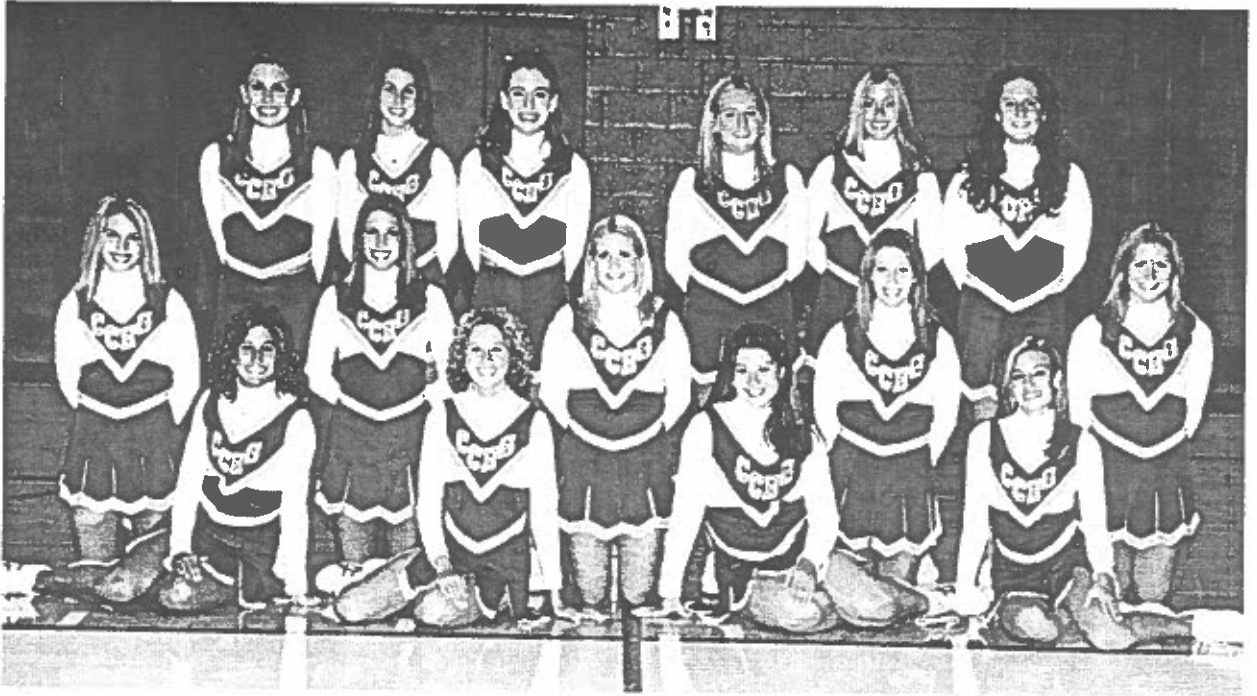

CATHOLIC CENTRAL

Crusaders

FRONT ROW: S Gogul, AJ DiAlbert, E Dellatore, A Call, C Bodo,
J Pizzoferrato, K Gogul, B Bellardine

BACK ROW: N DiCarlo, R Allen, G Guiliani, M Vallera, A Dukich, D Tate

CHEERLEADERS

Rachel Allen
Breeann Bellardine
Casey Bodo
Adrianna Call
Erika Dellatore
A J DiAlbert
Nicole DiCarlo
Allison Dukich

Gina Guiliani
Katie Gogul
Stephanie Gogul
Jenna Pizzoterrato
Lindsay Porreca
Danielle Tate
Meghan Valera

Coach: Jerry Jo Gilham

Colors: Blue & Gold