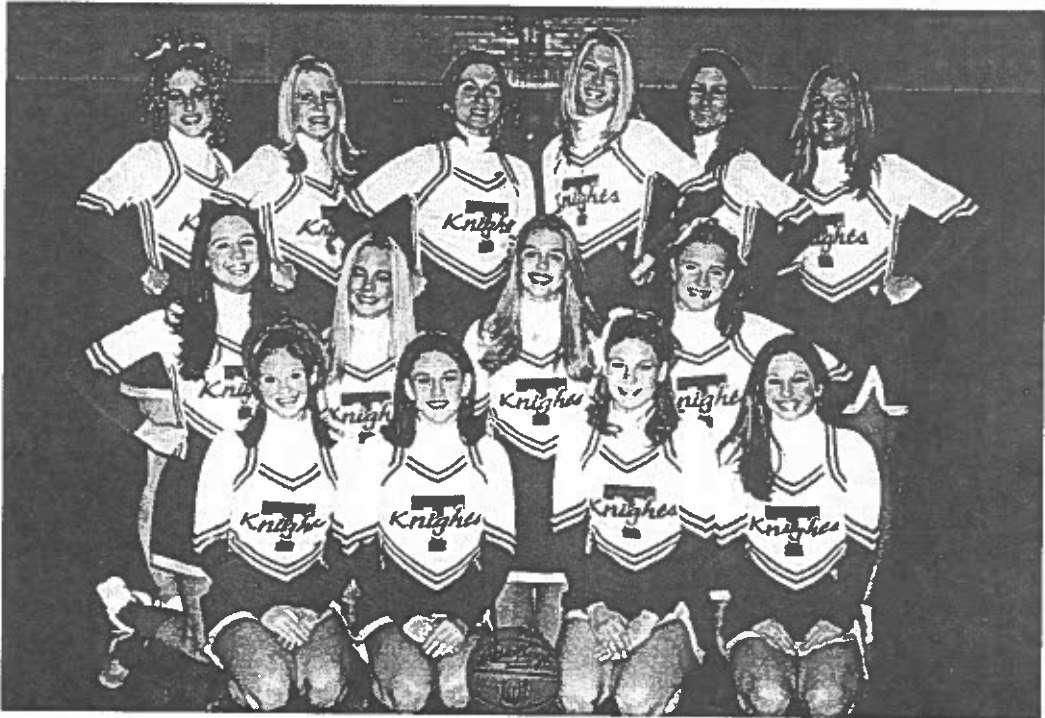

Toronto Red Knights

FRONT ROW: B Beswick, J Dunlap, C Cooper, A Coppa
MIDDLE ROW: S Burchfield, T Chadwick, M Montgomery, K Comer
BACK ROW: a Joynson, S Hunt, S Takacs, L Price, S Yarosz, F burchfield

CHEERLEADERS

Brittany Beswick

Felicia Burchfield

Susie Burchfield

Tammy Chadwick

Kelli Comer

Carrie Cooper

Aubrey Coppa

Jenny Dunlap

Sheena Hunt

Alicia Joynson

Mallory Montgomery

Lindsay Price

Stephanie Takacs

Shannon Yarosz

Coach: Renae Keenan

Colors: Red & White