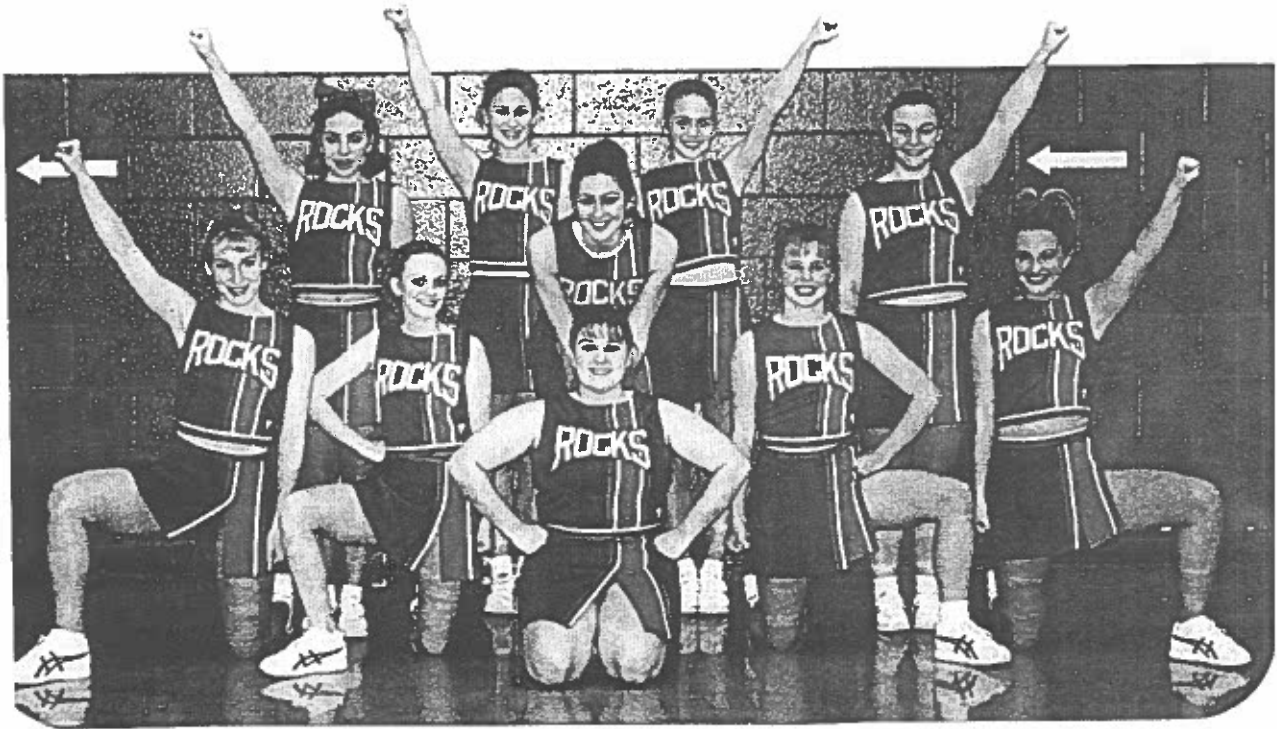

Barnesville

Shamrocks

Front Row Left to Right: A. McLaughlin, C. Secrest, A. Brown, M. Vishop, B. Cook
Center Row: A. Kuhn NP : H Phillips
Back Row: M. Giesey, T. Pickens, M. Dieringer, V. Plumly

CHEERLEADERS

*Maggie Bishop
Ashley Brown
Brittany Cook
Molly Dieringer
Megan Giesey
Ali Kuhn*

*Anna McLaughlin
Heather Phillips
Trinity Pickens
Vanessa Plumly
Carissa Secrest*

Coach: Jennifer Kriechbaum

Colors: Green & White