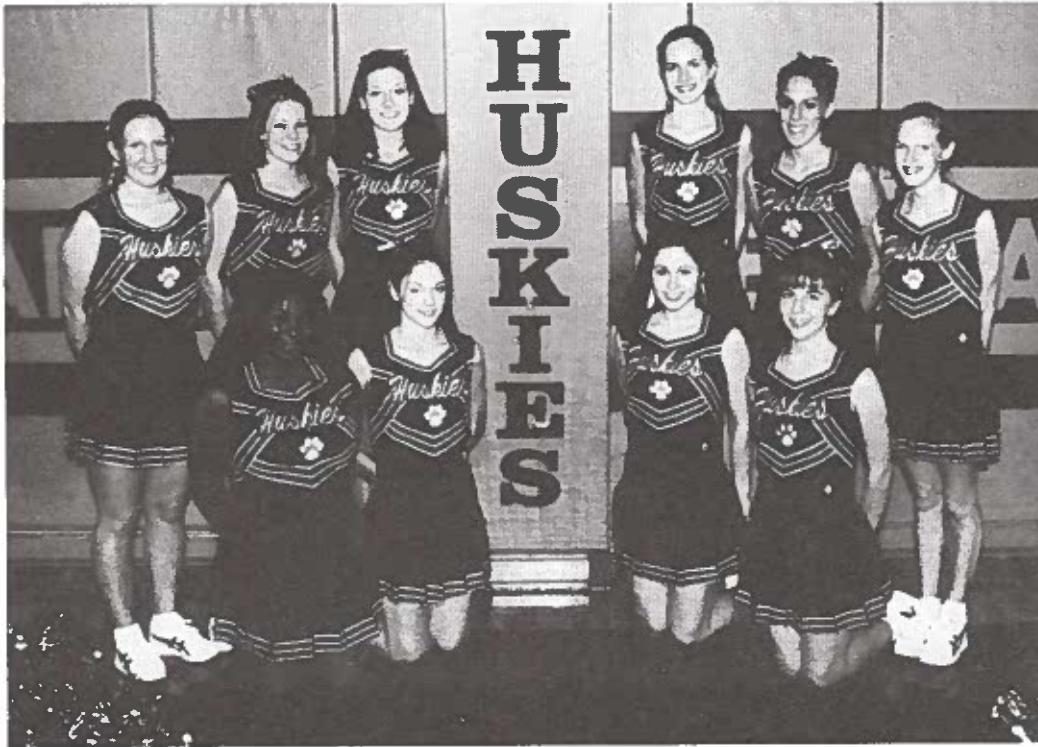

HARRISON CENTRAL

HUSKIES

Front Row Left to Right: K. Johnson, J. Maroni, K. Reese, N. Trushell
Back Row Left to Right: K. Pratt, T. Mingus, M. Beetham, J. Chesla, J. Davia, A. Watson

CHEERLEADERS

Morgan Beetham
Julia Chesla
Jessica Davia
Kwana Johnson
Jessica Maroni

Tanya Mingus
Kayla Pratt
Kelly Reese
Norella Trushell
Ashley Watson

Tiffany Banks, Alternate

Coach: Deborah Trotter

Colors: Black/Silver/Blue