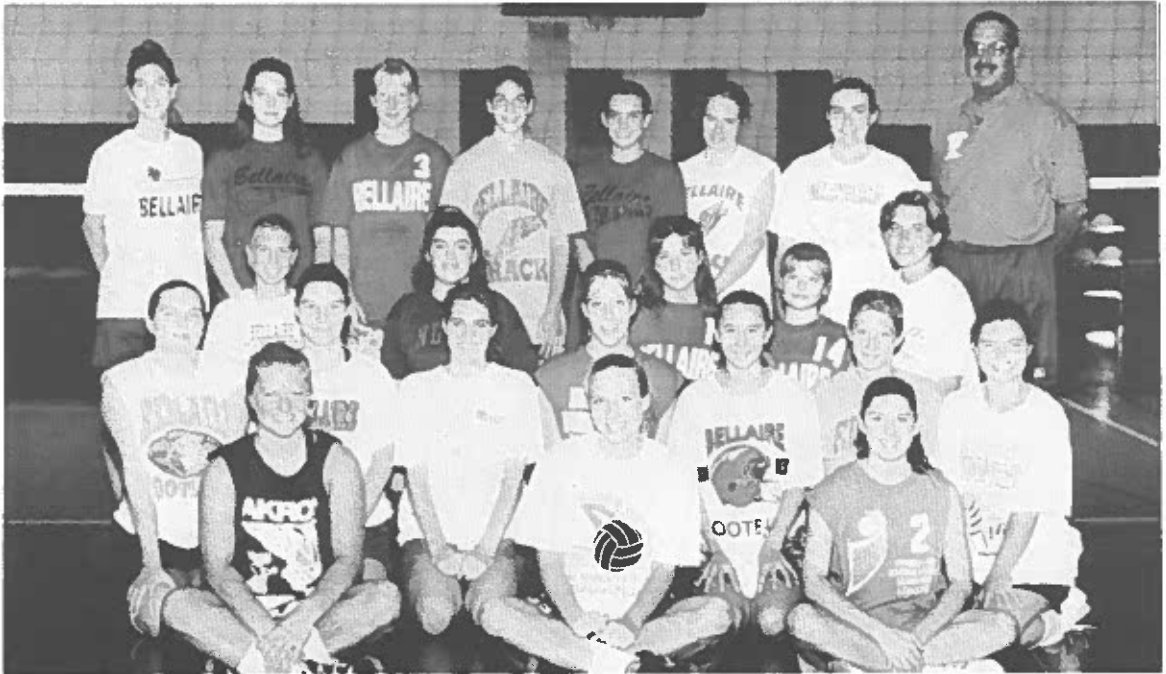

Limestone-
Topsoil
Coal
Sand-Gravel
etc.

**You Call
We Haul**

**Fully Licensed and
Insured**

Good Luck "Reds"

Go Dusty #88 & Jed #67

1996 VOLLEYBALL TEAM

1996 VOLLEYBALL TEAM-- Front Row: Karlie Scott, Bri Farrier, Erika Thompson; **Row 2:** Victoria Sharp, Amanda Lucci, Erica Hamilka, Erica Vavrek, Jennifer Flowers, Andrea Brinker, Jaela Thoburn; **Row 3:** Marci Bonar, Jessie Thompson, Jackie Traylinek, Amanda Taylor, Assistant Coach Alyson Taylor; **Back Row:** Assistant Coach Christy Miller, Katie Taylor, Natalie Taylor, Gina Liberati, Alecia Tomlan, Emily Taylor, Tara Rosepapa, Head Coach Tom Pebler.