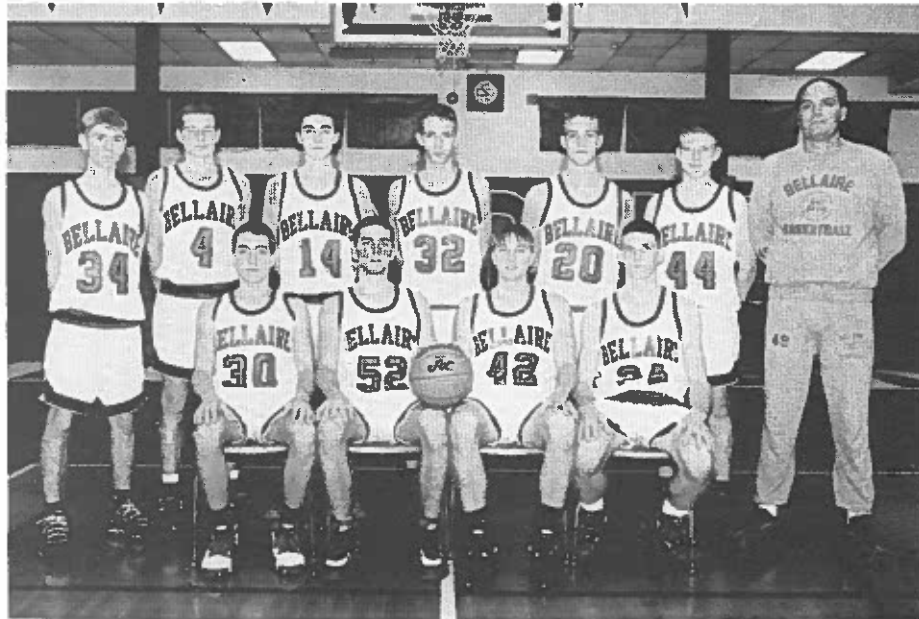

BIG REDS' RESERVE BASKETBALL - SEATED: Chas Call, James Hess, Hutch McFeley, Ben Taylor;
STANDING: Brian Porter, Derrick Sochor, Kris Muir, Grant Allen, Ty Masciarelli, Josh Boone, Kevin Roseberry
(Reserve Coach)