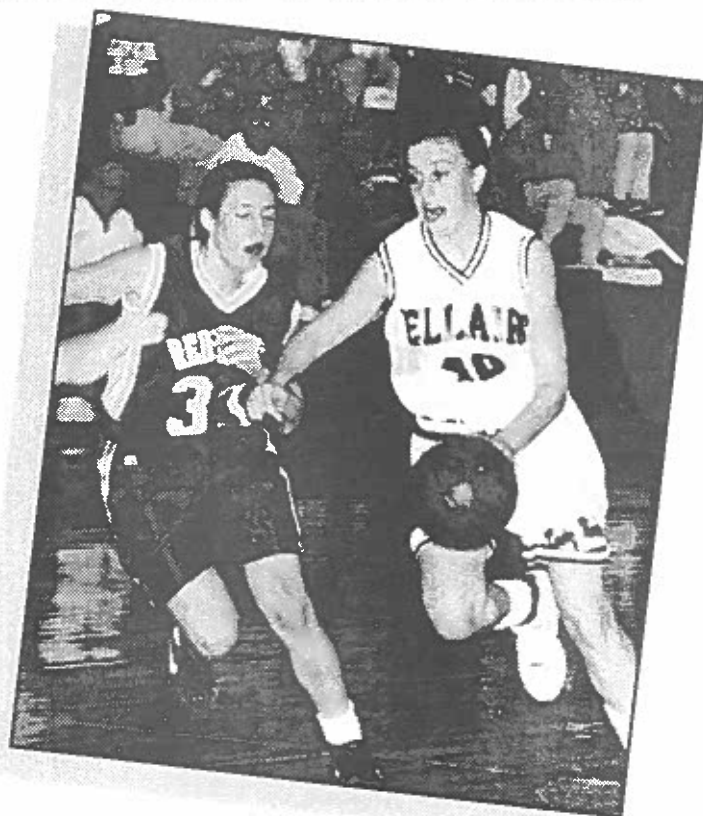

No other newspaper, television or radio station provides the up-close, in-person coverage of Big Red sports as well as The Times Leader.

Join the Times Leader sports staff each week for the printed word on pre-game information, in-depth game coverage, with pictures and all the important statistics. If you're a Big Red fan, you won't want to miss it!

CATCH ALL THE ACTION EACH WEEK IN
The Times Leader

Subscribe today by calling 633-1131 or 1-800-244-5671, toll free in Ohio